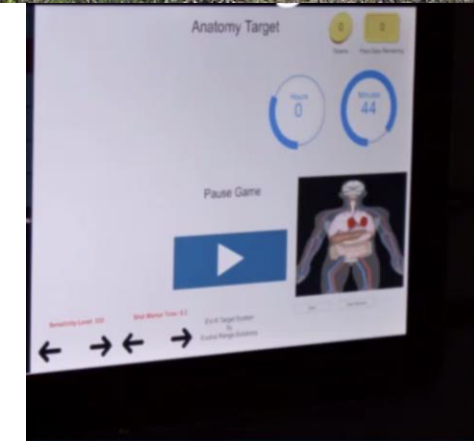

## RANGE ACCESSORIES

- **Targetry**

- Pop-up, Turning, Slicing, Vertical Rising
- Shot Scoring targets
- Triggers
  - (Motion, Light, Sound, Threat Neutralization, Instructor)
- Control Systems

- **AAR (After Action Review)**

# RANGE ACCESSORIES

- SCT Target System can give the shooter instant round zone location feedback
- Evolve EV-R or Ti Virtual target systems fully integrated.

- Shoot Arteries
- Advertise on Lanes