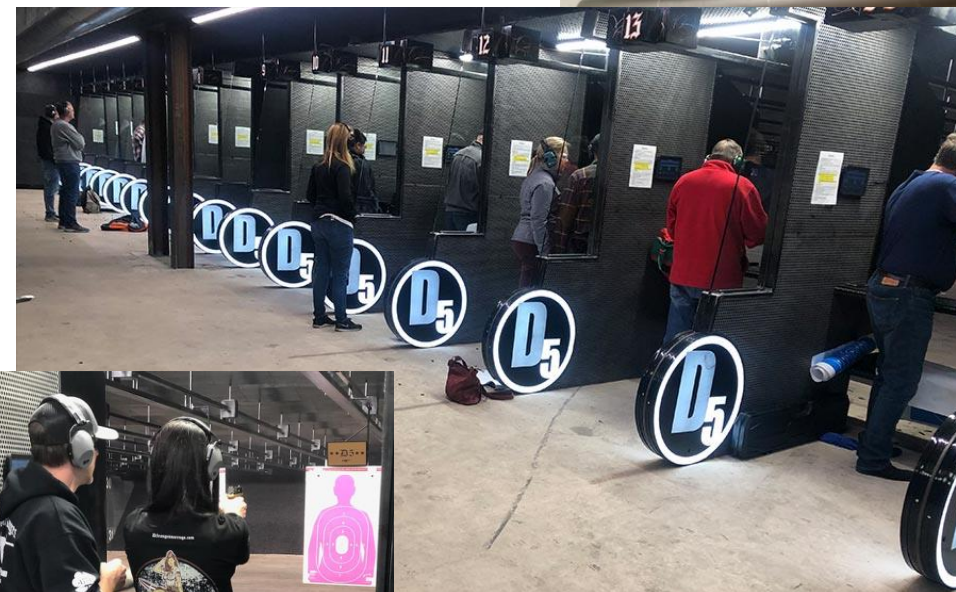

INDOOR RANGE DESIGN / BUILD

- **Bullet Traps**
  - All Armor Plate
  - Rubber Granulate or Block
- **Ballistic Protection**
  - Safety Ceilings and Baffles
  - Combat walls
  - Shooting booth partitions
- **Targetry**
  - Target Retrieval Systems
    - Simple non-turning
    - Advanced programmable
  - Pop-up / Turning Targets
- **Accessories**
  - Sound Absorption
  - Specialized HVAC systems
  - Range control systems